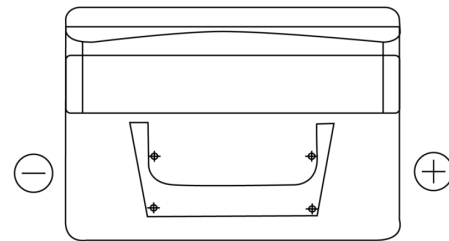

**Product overview**

Batteries for Cars

**Standard TC542**

Part number	TC542
Technology	Flooded
EAN/GTIN	3661024054850
Voltage	12 V
Capacity	54.0 Ah
CCA	500 A
Length	242 mm
Width	175 mm
Height	175 mm
Box size	LB2
Polarity	ETN 0
Terminal Type	EN taper post
Hold Down	B13
Weights (subject of variation)	12.90 kg

**Polarity**

**Terminal Type**

Positive Terminal

Negative Terminal

**Hold Down**

Design, features and specifications are subject to change without notice. We disclaim any representation or warranty, express or implied, concerning the data or recommendations, and in no event shall be liable for any loss or damage claimed to have arisen as a result. Some products may not be available in your local market.