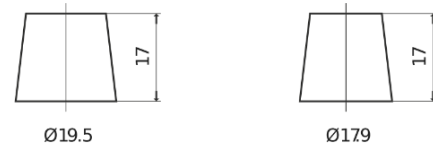

**Product overview**

Batteries for Cars

**Standard TC542**

Part number	TC542
Technology	Flooded
EAN/GTIN	3661024054850
Voltage	12 V
Capacity	54.0 Ah
CCA	500 A
Length	242 mm
Width	175 mm
Height	175 mm
Box size	LB2
Polarity	ETN 0
Terminal Type	EN taper post
Hold Down	B13
Weights (subject of variation)	12.90 kg

**Polarity**

**Terminal Type**

Positive Terminal

Negative Terminal

**Hold Down**

Design, features and specifications are subject to change without notice. We disclaim any representation or warranty, express or implied, concerning the data or recommendations, and in no event shall be liable for any loss or damage claimed to have arisen as a result. Some products may not be available in your local market.