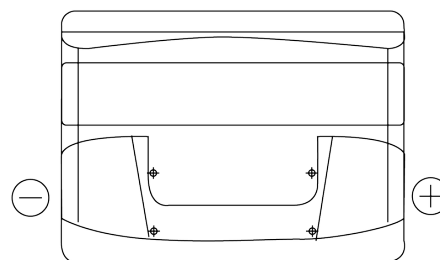

Product overview

Batteries for Cars

Power DB442

Part number	DB442
Technology	Flooded
EAN/GTIN	3661024024600
Voltage	12 V
Capacity	44 Ah
CCA	420 A
Length	207 mm
Width	175 mm
Height	175 mm
Box size	LB1
Polarity	ETN 0
Terminal Type	EN taper post
Hold Down	B13
Weights (subject of variation)	10.60 kg

Polarity

Terminal Type

Positive Terminal

Negative Terminal

Hold Down

Design, features and specifications are subject to change without notice. We disclaim any representation or warranty, express or implied, concerning the data or recommendations, and in no event shall be liable for any loss or damage claimed to have arisen as a result. Some products may not be available in your local market.