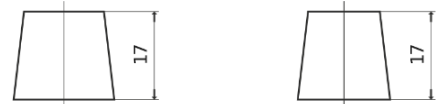

**Product overview**

Batteries for Cars

**Technica TB950**

Part number	TB950
Technology	Flooded
EAN/GTIN	3661024054584
Voltage	12 V
Capacity	95.0 Ah
CCA	800 A
Length	353 mm
Width	175 mm
Height	190 mm
Box size	L05
Polarity	ETN 0
Terminal Type	EN taper post
Hold Down	B13
Weights (subject of variation)	21.60 kg

**Polarity**

**Terminal Type**

Ø19.5

Ø179

Positive Terminal

Negative Terminal

**Hold Down**

5 notches