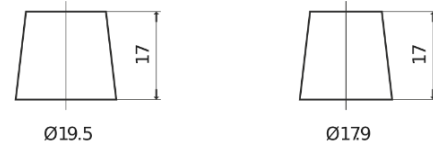

**Product overview**

Batteries for Cars

**Technica TB950**

Part number	TB950
Technology	Flooded
EAN/GTIN	3661024054584
Voltage	12 V
Capacity	95.0 Ah
CCA	800 A
Length	353 mm
Width	175 mm
Height	190 mm
Box size	L05
Polarity	ETN 0
Terminal Type	EN taper post
Hold Down	B13
Weights (subject of variation)	21.60 kg

**Polarity**

**Terminal Type**

Positive Terminal

Negative Terminal

**Hold Down**

Design, features and specifications are subject to change without notice. We disclaim any representation or warranty, express or implied, concerning the data or recommendations, and in no event shall be liable for any loss or damage claimed to have arisen as a result. Some products may not be available in your local market.