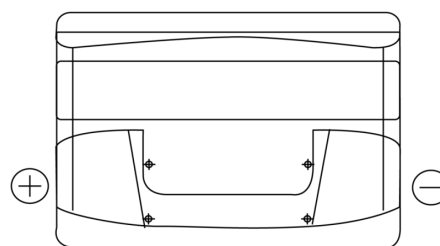

Product overview

Batteries for Cars

Technica TB741

Part number	TB741
Technology	Flooded
EAN/GTIN	3661024054560
Voltage	12 V
Capacity	74.0 Ah
CCA	680 A
Length	278 mm
Width	175 mm
Height	190 mm
Box size	L03
Polarity	ETN 1
Terminal Type	EN taper post
Hold Down	B13
Weights (subject of variation)	16.60 kg

Polarity

Terminal Type

Positive Terminal

Negative Terminal

Hold Down

Design, features and specifications are subject to change without notice. We disclaim any representation or warranty, express or implied, concerning the data or recommendations, and in no event shall be liable for any loss or damage claimed to have arisen as a result. Some products may not be available in your local market.