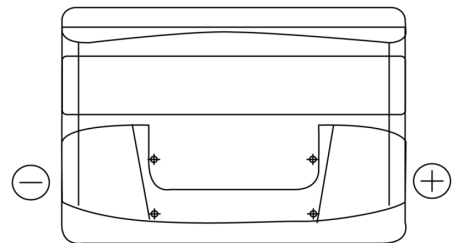

Product overview

Batteries for Cars

Technica TB740

Part number	TB740
Technology	Flooded
EAN/GTIN	3661024054553
Voltage	12 V
Capacity	74.0 Ah
CCA	680 A
Length	278 mm
Width	175 mm
Height	190 mm
Box size	L03
Polarity	ETN 0
Terminal Type	EN taper post
Hold Down	B13
Weights (subject of variation)	16.60 kg

Polarity

Terminal Type

Positive Terminal

Negative Terminal

Hold Down

Design, features and specifications are subject to change without notice. We disclaim any representation or warranty, express or implied, concerning the data or recommendations, and in no event shall be liable for any loss or damage claimed to have arisen as a result. Some products may not be available in your local market.