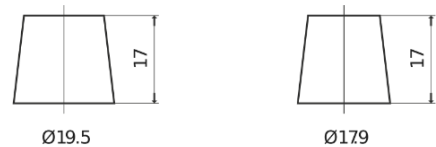

Product overview

Batteries for Cars

Technica TB740

Part number	TB740
Technology	Flooded
EAN/GTIN	3661024054553
Voltage	12 V
Capacity	74.0 Ah
CCA	680 A
Length	278 mm
Width	175 mm
Height	190 mm
Box size	L03
Polarity	ETN 0
Terminal Type	EN taper post
Hold Down	B13
Weights (subject of variation)	16.60 kg

Polarity

Terminal Type

Positive Terminal

Negative Terminal

Hold Down

Design, features and specifications are subject to change without notice. We disclaim any representation or warranty, express or implied, concerning the data or recommendations, and in no event shall be liable for any loss or damage claimed to have arisen as a result. Some products may not be available in your local market.