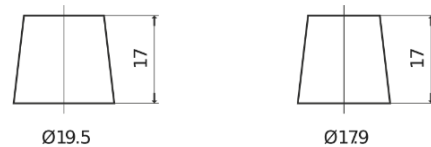

**Product overview**

Batteries for Cars

**Technica TB740**

Part number	TB740
Technology	Flooded
EAN/GTIN	3661024054553
Voltage	12 V
Capacity	74.0 Ah
CCA	680 A
Length	278 mm
Width	175 mm
Height	190 mm
Box size	L03
Polarity	ETN 0
Terminal Type	EN taper post
Hold Down	B13
Weights (subject of variation)	16.60 kg

**Polarity**

**Terminal Type**

Positive Terminal

Negative Terminal

**Hold Down**

Design, features and specifications are subject to change without notice. We disclaim any representation or warranty, express or implied, concerning the data or recommendations, and in no event shall be liable for any loss or damage claimed to have arisen as a result. Some products may not be available in your local market.