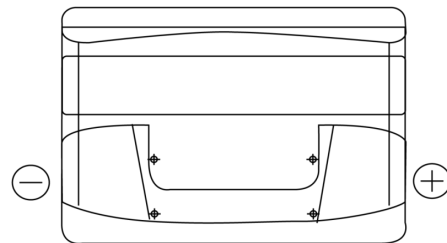

Product overview

Batteries for Cars

Technica TB712

Part number	TB712
Technology	Flooded
EAN/GTIN	3661024054645
Voltage	12 V
Capacity	71.0 Ah
CCA	670 A
Length	278 mm
Width	175 mm
Height	175 mm
Box size	LB3
Polarity	ETN 0
Terminal Type	EN taper post
Hold Down	B13
Weights (subject of variation)	15.30 kg

Polarity

Terminal Type

Positive Terminal

Negative Terminal

Hold Down

Design, features and specifications are subject to change without notice. We disclaim any representation or warranty, express or implied, concerning the data or recommendations, and in no event shall be liable for any loss or damage claimed to have arisen as a result. Some products may not be available in your local market.