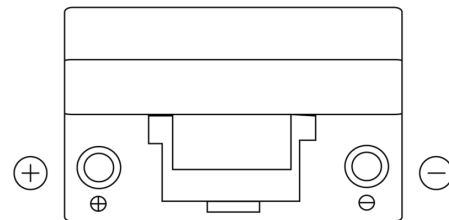

Product overview

Batteries for Cars

Technica TB705

Part number	TB705
Technology	Flooded
EAN/GTIN	3661024054447
Voltage	12 V
Capacity	70.0 Ah
CCA	540 A
Length	270 mm
Width	173 mm
Height	222 mm
Box size	D26
Polarity	ETN 1
Terminal Type	EN taper post
Hold Down	Korean B1+B6
Weights (subject of variation)	16.10 kg

Polarity

Terminal Type

Positive Terminal

Negative Terminal

Hold Down

Design, features and specifications are subject to change without notice. We disclaim any representation or warranty, express or implied, concerning the data or recommendations, and in no event shall be liable for any loss or damage claimed to have arisen as a result. Some products may not be available in your local market.