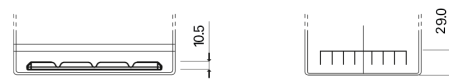

Product overview

Batteries for Cars

Technica TB705

Part number	TB705
Technology	Flooded
EAN/GTIN	3661024054447
Voltage	12 V
Capacity	70.0 Ah
CCA	540 A
Length	270 mm
Width	173 mm
Height	222 mm
Box size	D26
Polarity	ETN 1
Terminal Type	EN taper post
Hold Down	Korean B1+B6
Weights (subject of variation)	16.10 kg

Polarity

Terminal Type

Positive Terminal

Negative Terminal

Hold Down

Design, features and specifications are subject to change without notice. We disclaim any representation or warranty, express or implied, concerning the data or recommendations, and in no event shall be liable for any loss or damage claimed to have arisen as a result. Some products may not be available in your local market.