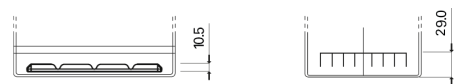

Product overview

Batteries for Cars

Technica TB704

Part number	TB704
Technology	Flooded
EAN/GTIN	3661024054430
Voltage	12 V
Capacity	70.0 Ah
CCA	540 A
Length	270 mm
Width	173 mm
Height	222 mm
Box size	D26
Polarity	ETN 0
Terminal Type	EN taper post
Hold Down	Korean B1+B6
Weights (subject of variation)	16.10 kg

Polarity

Terminal Type

Positive Terminal

Negative Terminal

Hold Down

Design, features and specifications are subject to change without notice. We disclaim any representation or warranty, express or implied, concerning the data or recommendations, and in no event shall be liable for any loss or damage claimed to have arisen as a result. Some products may not be available in your local market.