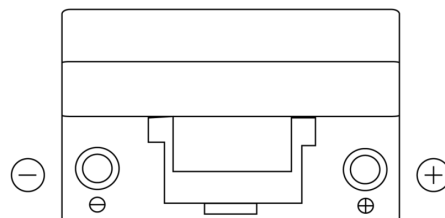

Product overview

Batteries for Cars

Technica TB704

Part number	TB704
Technology	Flooded
EAN/GTIN	3661024054430
Voltage	12 V
Capacity	70.0 Ah
CCA	540 A
Length	270 mm
Width	173 mm
Height	222 mm
Box size	D26
Polarity	ETN 0
Terminal Type	EN taper post
Hold Down	Korean B1+B6
Weights (subject of variation)	16.10 kg

Polarity

Terminal Type

Positive Terminal

Negative Terminal

Hold Down

Design, features and specifications are subject to change without notice. We disclaim any representation or warranty, express or implied, concerning the data or recommendations, and in no event shall be liable for any loss or damage claimed to have arisen as a result. Some products may not be available in your local market.