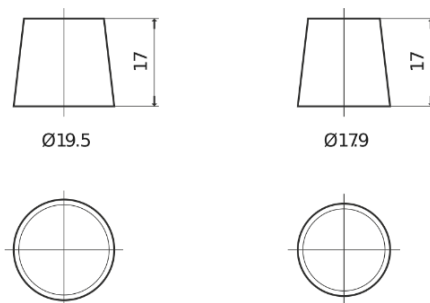

Product overview

Batteries for Cars

Technica TB704

Part number	TB704
Technology	Flooded
EAN/GTIN	3661024054430
Voltage	12 V
Capacity	70.0 Ah
CCA	540 A
Length	270 mm
Width	173 mm
Height	222 mm
Box size	D26
Polarity	ETN 0
Terminal Type	EN taper post
Hold Down	Korean B1+B6
Weights (subject of variation)	16.10 kg

Polarity

Terminal Type

Positive Terminal

Negative Terminal

Hold Down

Design, features and specifications are subject to change without notice. We disclaim any representation or warranty, express or implied, concerning the data or recommendations, and in no event shall be liable for any loss or damage claimed to have arisen as a result. Some products may not be available in your local market.