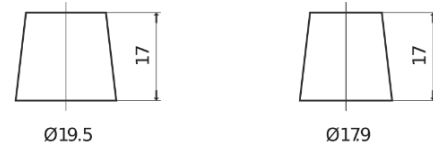

Terminal Type