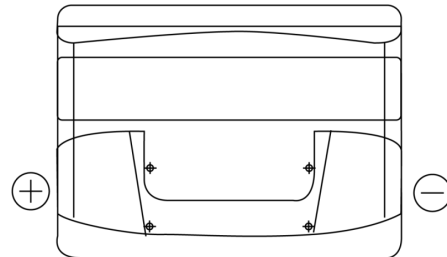

Product overview

Batteries for Cars

Technica TB621

Part number	TB621
Technology	Flooded
EAN/GTIN	3661024054546
Voltage	12 V
Capacity	62.0 Ah
CCA	540 A
Length	242 mm
Width	175 mm
Height	190 mm
Box size	L02
Polarity	ETN 1
Terminal Type	EN taper post
Hold Down	B13
Weights (subject of variation)	14.20 kg

Polarity

Terminal Type

Positive Terminal

Negative Terminal

Hold Down

Design, features and specifications are subject to change without notice. We disclaim any representation or warranty, express or implied, concerning the data or recommendations, and in no event shall be liable for any loss or damage claimed to have arisen as a result. Some products may not be available in your local market.