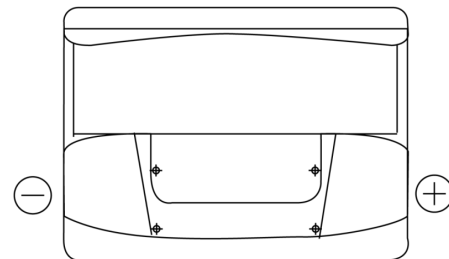

**Product overview**

Batteries for Cars

**Technica TB620**

Part number	TB620
Technology	Flooded
EAN/GTIN	3661024054539
Voltage	12 V
Capacity	62.0 Ah
CCA	540 A
Length	242 mm
Width	175 mm
Height	190 mm
Box size	L02
Polarity	ETN 0
Terminal Type	EN taper post
Hold Down	B13
Weights (subject of variation)	14.20 kg

**Polarity**

**Terminal Type**

Positive Terminal

Negative Terminal

**Hold Down**

Design, features and specifications are subject to change without notice. We disclaim any representation or warranty, express or implied, concerning the data or recommendations, and in no event shall be liable for any loss or damage claimed to have arisen as a result. Some products may not be available in your local market.