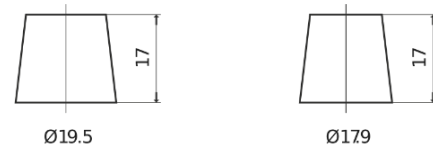

**Product overview**

Batteries for Cars

**Technica TB620**

Part number	TB620
Technology	Flooded
EAN/GTIN	3661024054539
Voltage	12 V
Capacity	62.0 Ah
CCA	540 A
Length	242 mm
Width	175 mm
Height	190 mm
Box size	L02
Polarity	ETN 0
Terminal Type	EN taper post
Hold Down	B13
Weights (subject of variation)	14.20 kg

**Polarity**

**Terminal Type**

Positive Terminal

Negative Terminal

**Hold Down**

Design, features and specifications are subject to change without notice. We disclaim any representation or warranty, express or implied, concerning the data or recommendations, and in no event shall be liable for any loss or damage claimed to have arisen as a result. Some products may not be available in your local market.