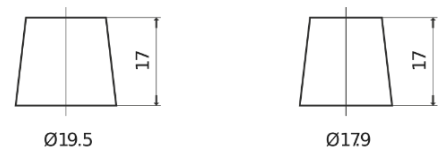

Terminal Type