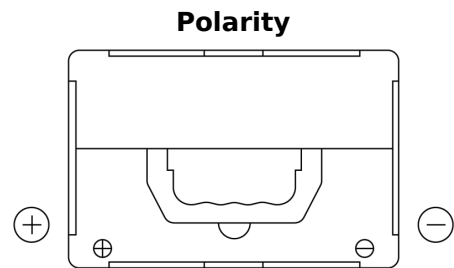

Product overview

Batteries for Cars

Technica TB558

Part number	TB558
Technology	Flooded
EAN/GTIN	3661024057158
Voltage	12 V
Capacity	55.0 Ah
CCA	620 A
Length	230 mm
Width	180 mm
Height	186 mm
Box size	G75
Polarity	ETN 1
Terminal Type	SAE S 3/8" side Terminal
Hold Down	B7
Weights (subject of variation)	14.20 kg