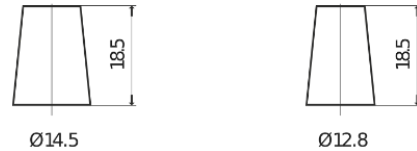

**Product overview**

Batteries for Cars

**Technica TB457**

Part number	TB457
Technology	Flooded
EAN/GTIN	3661024054362
Voltage	12 V
Capacity	45.0 Ah
CCA	330 A
Length	237 mm
Width	127 mm
Height	227 mm
Box size	B24
Polarity	ETN 1
Terminal Type	JIS taper post
Hold Down	B0
Weights (subject of variation)	11.40 kg

**Polarity**

**Terminal Type**

Positive Terminal

Negative Terminal

**Hold Down**

Design, features and specifications are subject to change without notice. We disclaim any representation or warranty, express or implied, concerning the data or recommendations, and in no event shall be liable for any loss or damage claimed to have arisen as a result. Some products may not be available in your local market.