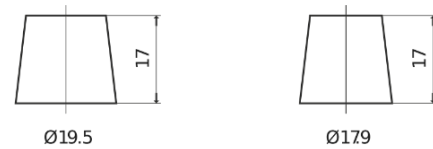

Product overview

Batteries for Cars

Technica TB451

Part number	TB451
Technology	Flooded
EAN/GTIN	3661024054485
Voltage	12 V
Capacity	45.0 Ah
CCA	330 A
Length	220 mm
Width	135 mm
Height	225 mm
Box size	E02
Polarity	ETN 1
Terminal Type	EN taper post
Hold Down	B1
Weights (subject of variation)	12.50 kg

Polarity

Terminal Type

Positive Terminal

Negative Terminal

Hold Down

Design, features and specifications are subject to change without notice. We disclaim any representation or warranty, express or implied, concerning the data or recommendations, and in no event shall be liable for any loss or damage claimed to have arisen as a result. Some products may not be available in your local market.