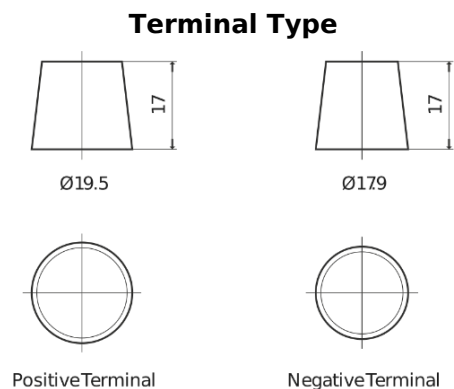

**Product overview**

Batteries for Cars

**Technica TB450**

Part number	TB450
Technology	Flooded
EAN/GTIN	3661024054492
Voltage	12 V
Capacity	45.0 Ah
CCA	330 A
Length	220 mm
Width	135 mm
Height	225 mm
Box size	E02
Polarity	ETN 0
Terminal Type	EN taper post
Hold Down	B1
Weights (subject of variation)	12.50 kg