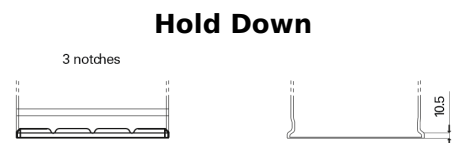

**Product overview**

Batteries for Cars

**Technica TB450**

Part number	TB450
Technology	Flooded
EAN/GTIN	3661024054492
Voltage	12 V
Capacity	45.0 Ah
CCA	330 A
Length	220 mm
Width	135 mm
Height	225 mm
Box size	E02
Polarity	ETN 0
Terminal Type	EN taper post
Hold Down	B1
Weights (subject of variation)	12.50 kg