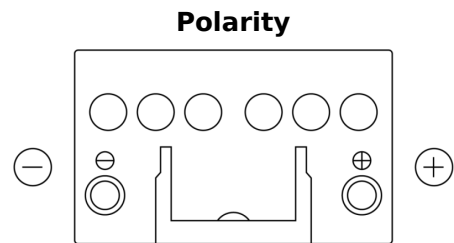

**Product overview**

Batteries for Cars

**Technica TB450**

Part number	TB450
Technology	Flooded
EAN/GTIN	3661024054492
Voltage	12 V
Capacity	45.0 Ah
CCA	330 A
Length	220 mm
Width	135 mm
Height	225 mm
Box size	E02
Polarity	ETN 0
Terminal Type	EN taper post
Hold Down	B1
Weights (subject of variation)	12.50 kg