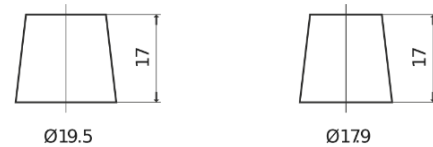

Terminal Type

Positive Terminal

Negative Terminal