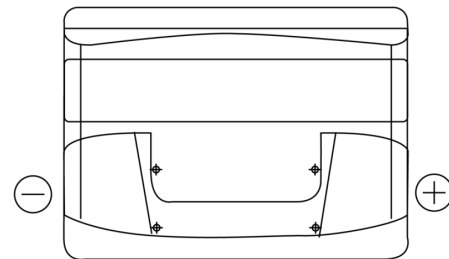

Product overview

Batteries for Cars

Technica TB442

Part number	TB442
Technology	Flooded
EAN/GTIN	3661024054607
Voltage	12 V
Capacity	44.0 Ah
CCA	420 A
Length	207 mm
Width	175 mm
Height	175 mm
Box size	LB1
Polarity	ETN 0
Terminal Type	EN taper post
Hold Down	B13
Weights (subject of variation)	10.60 kg

Polarity

Terminal Type

Positive Terminal

Negative Terminal

Hold Down

Design, features and specifications are subject to change without notice. We disclaim any representation or warranty, express or implied, concerning the data or recommendations, and in no event shall be liable for any loss or damage claimed to have arisen as a result. Some products may not be available in your local market.