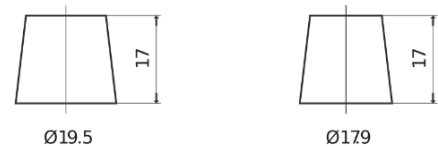

**Product overview**

Batteries for Cars

**Technica TB440**

Part number	TB440
Technology	Flooded
EAN/GTIN	3661024054508
Voltage	12 V
Capacity	44.0 Ah
CCA	400 A
Length	175 mm
Width	175 mm
Height	190 mm
Box size	L00
Polarity	ETN 0
Terminal Type	EN taper post
Hold Down	B13
Weights (subject of variation)	10.70 kg

**Polarity**

**Terminal Type**

Positive Terminal

Negative Terminal

**Hold Down**

Design, features and specifications are subject to change without notice. We disclaim any representation or warranty, express or implied, concerning the data or recommendations, and in no event shall be liable for any loss or damage claimed to have arisen as a result. Some products may not be available in your local market.