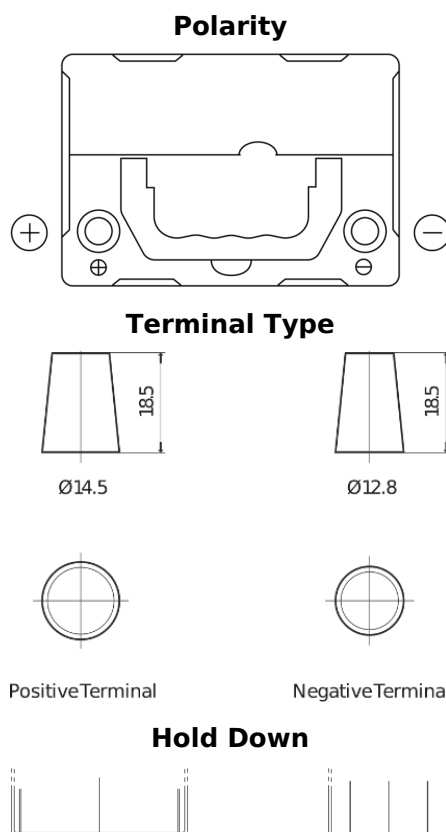

Product overview

Batteries for Cars

Technica TB357

Part number	TB357
Technology	Flooded
EAN/GTIN	3661024054348
Voltage	12 V
Capacity	35.0 Ah
CCA	240 A
Length	187 mm
Width	127 mm
Height	220 mm
Box size	B19
Polarity	ETN 1
Terminal Type	JIS taper post
Hold Down	B0
Weights (subject of variation)	8.90 kg