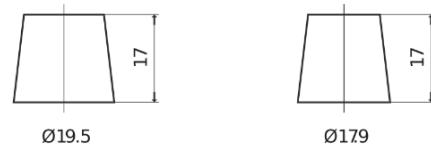

Product overview

Batteries for Cars

High-Tech TA900

Part number	TA900
Technology	Flooded
EAN/GTIN	3661024056472
Voltage	12 V
Capacity	90.0 Ah
CCA	720 A
Length	315 mm
Width	175 mm
Height	190 mm
Box size	L04
Polarity	ETN 0
Terminal Type	EN taper post
Hold Down	B13
Weights (subject of variation)	19.70 kg

Polarity

Terminal Type

Positive Terminal

Negative Terminal

Hold Down

Design, features and specifications are subject to change without notice. We disclaim any representation or warranty, express or implied, concerning the data or recommendations, and in no event shall be liable for any loss or damage claimed to have arisen as a result. Some products may not be available in your local market.