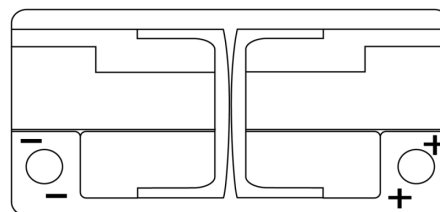

**Product overview**

Batteries for Cars

**Premium EA1000**

Part number	EA1000
Technology	Flooded
EAN/GTIN	3661024034258
Voltage	12 V
Capacity	100 Ah
CCA	900 A
Length	353 mm
Width	175 mm
Height	190 mm
Box size	L05
Polarity	ETN 0
Terminal Type	EN taper post
Hold Down	B13
Weights (subject of variation)	22.60 kg

**Polarity**

**Terminal Type**

Positive Terminal

Negative Terminal

**Hold Down**

Design, features and specifications are subject to change without notice. We disclaim any representation or warranty, express or implied, concerning the data or recommendations, and in no event shall be liable for any loss or damage claimed to have arisen as a result. Some products may not be available in your local market.