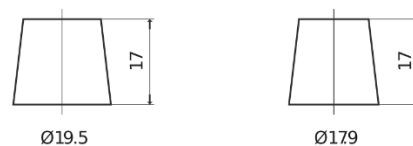

**Product overview**

Batteries for Cars

**Premium EA1000**

Part number	EA1000
Technology	Flooded
EAN/GTIN	3661024034258
Voltage	12 V
Capacity	100 Ah
CCA	900 A
Length	353 mm
Width	175 mm
Height	190 mm
Box size	L05
Polarity	ETN 0
Terminal Type	EN taper post
Hold Down	B13
Weights (subject of variation)	22.60 kg

**Polarity**

**Terminal Type**

Positive Terminal

Negative Terminal

**Hold Down**

Design, features and specifications are subject to change without notice. We disclaim any representation or warranty, express or implied, concerning the data or recommendations, and in no event shall be liable for any loss or damage claimed to have arisen as a result. Some products may not be available in your local market.