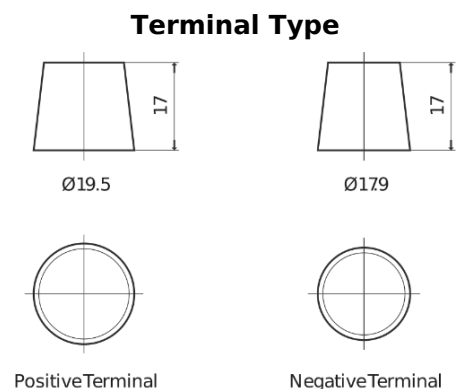

Product overview

Batteries for Cars

High-Tech TA754

Part number	TA754
Technology	Flooded
EAN/GTIN	3661024054164
Voltage	12 V
Capacity	75.0 Ah
CCA	630 A
Length	270 mm
Width	173 mm
Height	222 mm
Box size	D26
Polarity	ETN 0
Terminal Type	EN taper post
Hold Down	Korean B1+B6
Weights (subject of variation)	17.40 kg