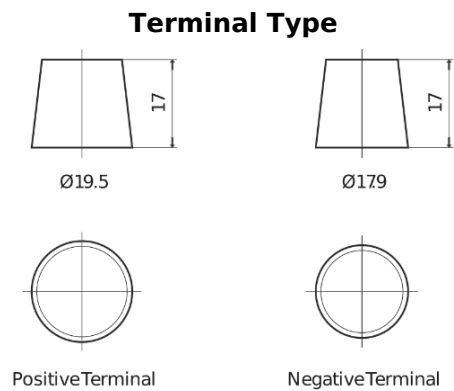

**Product overview**

Batteries for Cars

**High-Tech TA654**

Part number	TA654
Technology	Flooded
EAN/GTIN	3661024054140
Voltage	12 V
Capacity	65.0 Ah
CCA	580 A
Length	230 mm
Width	173 mm
Height	222 mm
Box size	D23
Polarity	ETN 0
Terminal Type	EN taper post
Hold Down	Korean B1
Weights (subject of variation)	16.00 kg