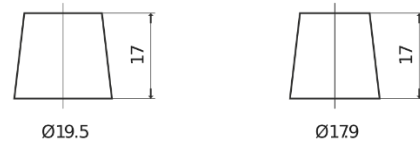

**Product overview**

Batteries for Marine and Leisure

**Dual AGM EP800**

Part number	EP800
Technology	AGM
EAN/GTIN	3661024036535
Voltage	12 V
Capacity	95 Ah
CCA	850 A
Watt hour	800 Wh
Length	353 mm
Width	175 mm
Height	190 mm
Box size	L05
Polarity	ETN 0
Terminal Type	EN taper post
Hold Down	B13
Weights (subject of variation)	26.10 kg

**Polarity**

**Terminal Type**

Positive Terminal

Negative Terminal

**Hold Down**

Design, features and specifications are subject to change without notice. We disclaim any representation or warranty, express or implied, concerning the data or recommendations, and in no event shall be liable for any loss or damage claimed to have arisen as a result. Some products may not be available in your local market.