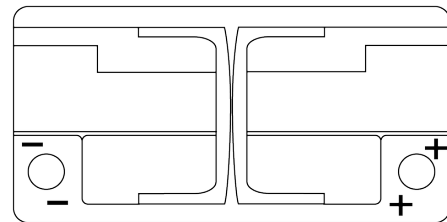

**Product overview**

Batteries for Marine and Leisure

**Dual AGM EP800**

Part number	EP800
Technology	AGM
EAN/GTIN	3661024036535
Voltage	12 V
Capacity	95 Ah
CCA	850 A
Watt hour	800 Wh
Length	353 mm
Width	175 mm
Height	190 mm
Box size	L05
Polarity	ETN 0
Terminal Type	EN taper post
Hold Down	B13
Weights (subject of variation)	26.10 kg

**Polarity**

**Terminal Type**

Positive Terminal

Negative Terminal

**Hold Down**

Design, features and specifications are subject to change without notice. We disclaim any representation or warranty, express or implied, concerning the data or recommendations, and in no event shall be liable for any loss or damage claimed to have arisen as a result. Some products may not be available in your local market.