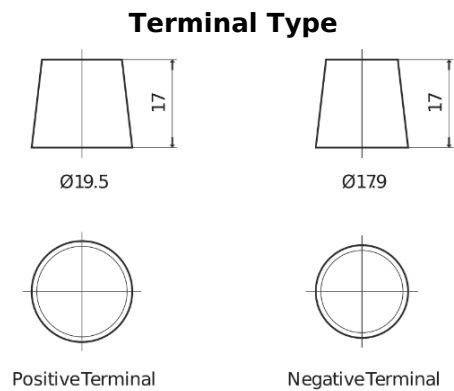

Product overview

Batteries for Cars

High-Tech TA654

Part number	TA654
Technology	Flooded
EAN/GTIN	3661024054140
Voltage	12 V
Capacity	65.0 Ah
CCA	580 A
Length	230 mm
Width	173 mm
Height	222 mm
Box size	D23
Polarity	ETN 0
Terminal Type	EN taper post
Hold Down	Korean B1
Weights (subject of variation)	16.00 kg