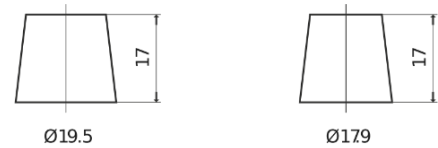

Product overview

Batteries for Cars

High-Tech TA640

Part number	TA640
Technology	Flooded
EAN/GTIN	3661024054225
Voltage	12 V
Capacity	64.0 Ah
CCA	640 A
Length	242 mm
Width	175 mm
Height	190 mm
Box size	L02
Polarity	ETN 0
Terminal Type	EN taper post
Hold Down	B13
Weights (subject of variation)	14.90 kg

Polarity

Terminal Type

Positive Terminal

Negative Terminal

Hold Down

Design, features and specifications are subject to change without notice. We disclaim any representation or warranty, express or implied, concerning the data or recommendations, and in no event shall be liable for any loss or damage claimed to have arisen as a result. Some products may not be available in your local market.