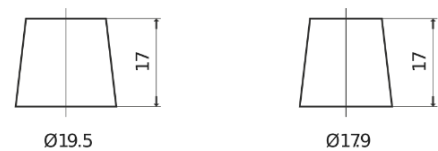

**Product overview**

Batteries for Cars

**High-Tech TA530**

Part number	TA530
Technology	Flooded
EAN/GTIN	3661024054201
Voltage	12 V
Capacity	53.0 Ah
CCA	540 A
Length	207 mm
Width	175 mm
Height	190 mm
Box size	L01
Polarity	ETN 0
Terminal Type	EN taper post
Hold Down	B13
Weights (subject of variation)	12.70 kg

**Polarity**

**Terminal Type**

Positive Terminal

Negative Terminal

**Hold Down**

Design, features and specifications are subject to change without notice. We disclaim any representation or warranty, express or implied, concerning the data or recommendations, and in no event shall be liable for any loss or damage claimed to have arisen as a result. Some products may not be available in your local market.