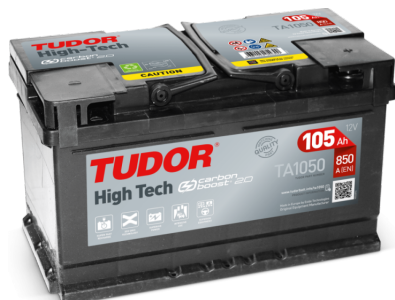

**Product overview**

Batteries for Cars

**High-Tech TA1050**

Part number	TA1050
Technology	Flooded
EAN/GTIN	3661024054300
Voltage	12 V
Capacity	105.0 Ah
CCA	850 A
Length	315 mm
Width	175 mm
Height	205 mm
Box size	LH4
Polarity	ETN 0
Terminal Type	EN taper post
Hold Down	B13
Weights (subject of variation)	23.10 kg