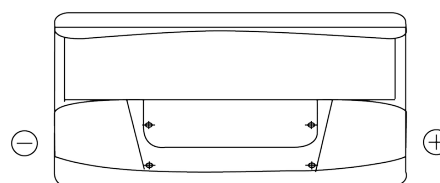

Product overview

Batteries for Trucks, Buses, Construction, Agriculture

PowerPRO Agri&Construction EJ1000

Part number	EJ1000
Technology	Flooded
EAN/GTIN	3661024036986
Voltage	12 V
Capacity	100 Ah
CCA	850 A
Length	353 mm
Width	175 mm
Height	190 mm
Box size	L05
Polarity	ETN 0
Terminal Type	EN taper post
Hold Down	B13
Weights (subject of variation)	21.80 kg

Polarity

Terminal Type

Positive Terminal

Negative Terminal

Hold Down

Design, features and specifications are subject to change without notice. We disclaim any representation or warranty, express or implied, concerning the data or recommendations, and in no event shall be liable for any loss or damage claimed to have arisen as a result. Some products may not be available in your local market.