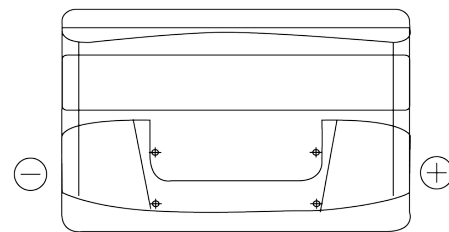

Product overview

Batteries for Cars

Excell EB950

Part number	EB950
Technology	Flooded
EAN/GTIN	3661024034586
Voltage	12 V
Capacity	95 Ah
CCA	800 A
Length	353 mm
Width	175 mm
Height	190 mm
Box size	L05
Polarity	ETN 0
Terminal Type	EN taper post
Hold Down	B13
Weights (subject of variation)	21.60 kg

Polarity

Terminal Type

Positive Terminal

Negative Terminal

Hold Down

Design, features and specifications are subject to change without notice. We disclaim any representation or warranty, express or implied, concerning the data or recommendations, and in no event shall be liable for any loss or damage claimed to have arisen as a result. Some products may not be available in your local market.