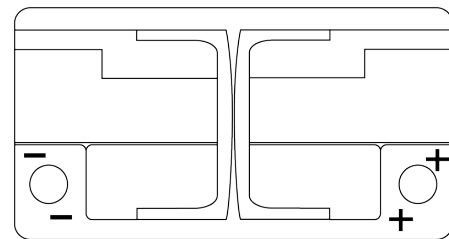

Product overview

Batteries for Cars

Premium EA900

| | |
|--------------------------------|---------------|
| Part number | EA900 |
| Technology | Flooded |
| EAN/GTIN | 3661024036450 |
| Voltage | 12 V |
| Capacity | 90 Ah |
| CCA | 720 A |
| Length | 315 mm |
| Width | 175 mm |
| Height | 190 mm |
| Box size | L04 |
| Polarity | ETN 0 |
| Terminal Type | EN taper post |
| Hold Down | B13 |
| Weights (subject of variation) | 19.70 kg |

Polarity

Terminal Type

Positive Terminal

Negative Terminal

Hold Down

Design, features and specifications are subject to change without notice. We disclaim any representation or warranty, express or implied, concerning the data or recommendations, and in no event shall be liable for any loss or damage claimed to have arisen as a result. Some products may not be available in your local market.