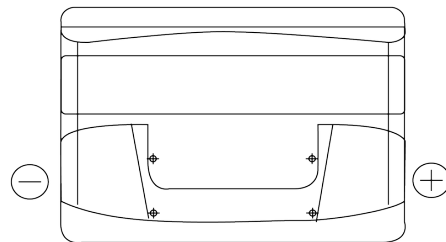

Product overview

Batteries for Cars

Formula FB800

Part number	FB800
Technology	Flooded
EAN/GTIN	3661024046244
Voltage	12 V
Capacity	80 Ah
CCA	640 A
Length	315 mm
Width	175 mm
Height	190 mm
Box size	L04
Polarity	ETN 0
Terminal Type	EN taper post
Hold Down	B13
Weights (subject of variation)	19.00 kg

Polarity

Terminal Type

Positive Terminal

Negative Terminal

Hold Down

Design, features and specifications are subject to change without notice. We disclaim any representation or warranty, express or implied, concerning the data or recommendations, and in no event shall be liable for any loss or damage claimed to have arisen as a result. Some products may not be available in your local market.