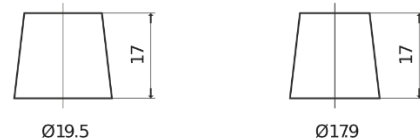

Product overview

Batteries for Cars

Premium EA770

Part number	EA770
Technology	Flooded
EAN/GTIN	3661024034241
Voltage	12 V
Capacity	77 Ah
CCA	760 A
Length	278 mm
Width	175 mm
Height	190 mm
Box size	L03
Polarity	ETN 0
Terminal Type	EN taper post
Hold Down	B13
Weights (subject of variation)	17.50 kg

Polarity

Terminal Type

Positive Terminal

Negative Terminal

Hold Down

Design, features and specifications are subject to change without notice. We disclaim any representation or warranty, express or implied, concerning the data or recommendations, and in no event shall be liable for any loss or damage claimed to have arisen as a result. Some products may not be available in your local market.