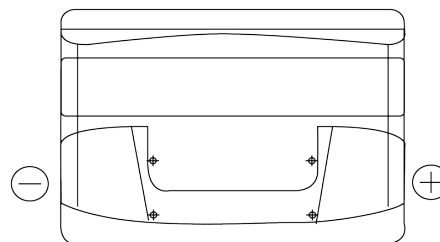

**Product overview**

Batteries for Cars

**Formula FB740**

Part number	FB740
Technology	Flooded
EAN/GTIN	3661024044554
Voltage	12 V
Capacity	74 Ah
CCA	680 A
Length	278 mm
Width	175 mm
Height	190 mm
Box size	L03
Polarity	ETN 0
Terminal Type	EN taper post
Hold Down	B13
Weights (subject of variation)	16.60 kg

**Polarity**

**Terminal Type**

Positive Terminal

Negative Terminal

**Hold Down**

Design, features and specifications are subject to change without notice. We disclaim any representation or warranty, express or implied, concerning the data or recommendations, and in no event shall be liable for any loss or damage claimed to have arisen as a result. Some products may not be available in your local market.