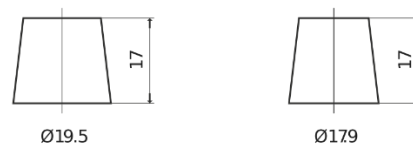

**Product overview**

Batteries for Cars

**Formula FB740**

Part number	FB740
Technology	Flooded
EAN/GTIN	3661024044554
Voltage	12 V
Capacity	74 Ah
CCA	680 A
Length	278 mm
Width	175 mm
Height	190 mm
Box size	L03
Polarity	ETN 0
Terminal Type	EN taper post
Hold Down	B13
Weights (subject of variation)	16.60 kg

**Polarity**

**Terminal Type**

Positive Terminal

Negative Terminal

**Hold Down**

Design, features and specifications are subject to change without notice. We disclaim any representation or warranty, express or implied, concerning the data or recommendations, and in no event shall be liable for any loss or damage claimed to have arisen as a result. Some products may not be available in your local market.