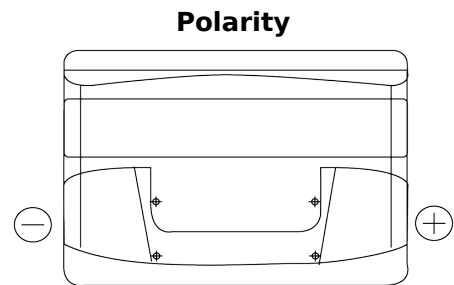

**Product overview**

Batteries for Cars

**Excell EB740**

Part number	EB740
Technology	Flooded
EAN/GTIN	3661024034555
Voltage	12 V
Capacity	74 Ah
CCA	680 A
Length	278 mm
Width	175 mm
Height	190 mm
Box size	L03
Polarity	ETN 0
Terminal Type	EN taper post
Hold Down	B13
Weights (subject of variation)	16.60 kg