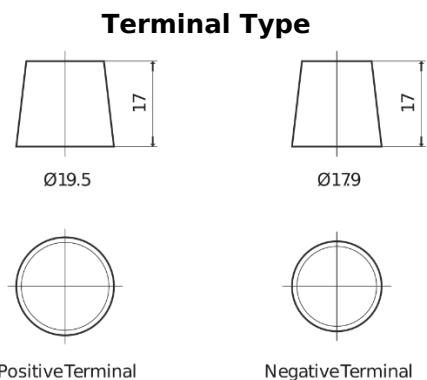

**Product overview**

Batteries for Cars

**Excell EB740**

Part number	EB740
Technology	Flooded
EAN/GTIN	3661024034555
Voltage	12 V
Capacity	74 Ah
CCA	680 A
Length	278 mm
Width	175 mm
Height	190 mm
Box size	L03
Polarity	ETN 0
Terminal Type	EN taper post
Hold Down	B13
Weights (subject of variation)	16.60 kg