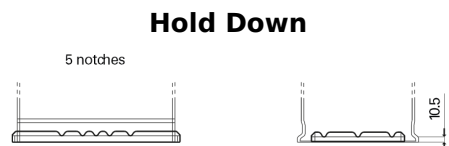

**Product overview**

Batteries for Cars

**Excell EB740**

Part number	EB740
Technology	Flooded
EAN/GTIN	3661024034555
Voltage	12 V
Capacity	74 Ah
CCA	680 A
Length	278 mm
Width	175 mm
Height	190 mm
Box size	L03
Polarity	ETN 0
Terminal Type	EN taper post
Hold Down	B13
Weights (subject of variation)	16.60 kg