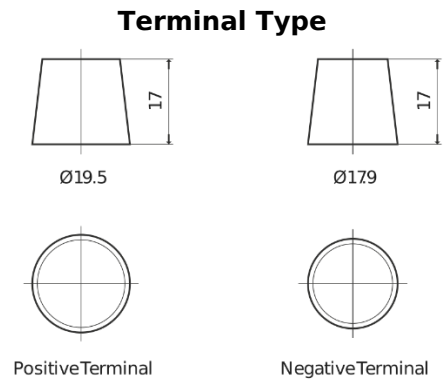

**Product overview**

Batteries for Marine and Leisure

**Start EN750**

Part number	EN750
Technology	Flooded
EAN/GTIN	3661024036085
Voltage	12 V
Capacity	74 Ah
CCA	680 A
MCA	750
Length	278 mm
Width	175 mm
Height	190 mm
Box size	L03
Polarity	ETN 0
Terminal Type	EN taper post
Hold Down	B13
Weights (subject of variation)	16.60 kg