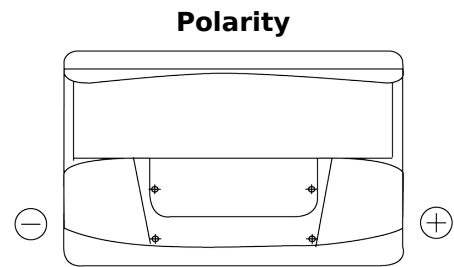

**Product overview**

Batteries for Marine and Leisure

**Start EN750**

Part number	EN750
Technology	Flooded
EAN/GTIN	3661024036085
Voltage	12 V
Capacity	74 Ah
CCA	680 A
MCA	750
Length	278 mm
Width	175 mm
Height	190 mm
Box size	L03
Polarity	ETN 0
Terminal Type	EN taper post
Hold Down	B13
Weights (subject of variation)	16.60 kg