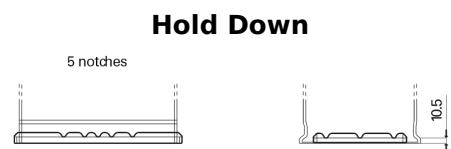

**Product overview**

Batteries for Marine and Leisure

**Start EN750**

Part number	EN750
Technology	Flooded
EAN/GTIN	3661024036085
Voltage	12 V
Capacity	74 Ah
CCA	680 A
MCA	750
Length	278 mm
Width	175 mm
Height	190 mm
Box size	L03
Polarity	ETN 0
Terminal Type	EN taper post
Hold Down	B13
Weights (subject of variation)	16.60 kg