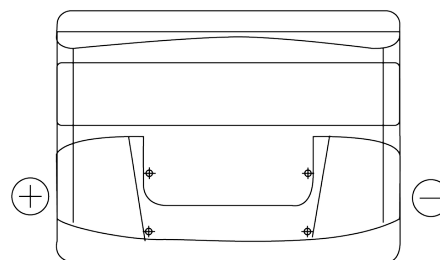

Product overview

Batteries for Cars

Technica TB621

| | |
|--------------------------------|---------------|
| Part number | TB621 |
| Technology | Flooded |
| EAN/GTIN | 3661024054546 |
| Voltage | 12 V |
| Capacity | 62 Ah |
| CCA | 540 A |
| Length | 242 mm |
| Width | 175 mm |
| Height | 190 mm |
| Box size | L02 |
| Polarity | ETN 1 |
| Terminal Type | EN taper post |
| Hold Down | B13 |
| Weights (subject of variation) | 14.20 kg |

Polarity

Terminal Type

Positive Terminal

Negative Terminal

Hold Down

Design, features and specifications are subject to change without notice. We disclaim any representation or warranty, express or implied, concerning the data or recommendations, and in no event shall be liable for any loss or damage claimed to have arisen as a result. Some products may not be available in your local market.