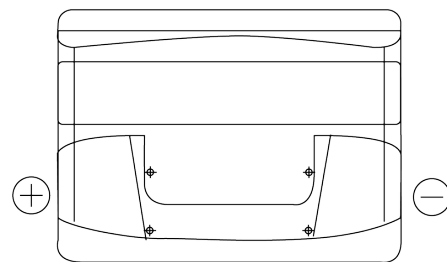

Product overview

Batteries for Cars

Excell EB621

Part number	EB621
Technology	Flooded
EAN/GTIN	3661024034548
Voltage	12 V
Capacity	62 Ah
CCA	540 A
Length	242 mm
Width	175 mm
Height	190 mm
Box size	L02
Polarity	ETN 1
Terminal Type	EN taper post
Hold Down	B13
Weights (subject of variation)	14.20 kg

Polarity

Terminal Type

Positive Terminal

Negative Terminal

Hold Down

Design, features and specifications are subject to change without notice. We disclaim any representation or warranty, express or implied, concerning the data or recommendations, and in no event shall be liable for any loss or damage claimed to have arisen as a result. Some products may not be available in your local market.