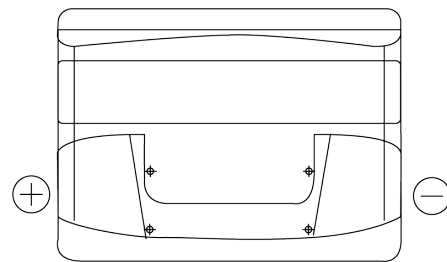

Product overview

Batteries for Cars

Power DB621

Part number	DB621
Technology	Flooded
EAN/GTIN	3661024024549
Voltage	12 V
Capacity	62 Ah
CCA	540 A
Length	242 mm
Width	175 mm
Height	190 mm
Box size	L02
Polarity	ETN 1
Terminal Type	EN taper post
Hold Down	B13
Weights (subject of variation)	14.20 kg

Polarity

Terminal Type

Ø19.5

Ø179

Positive Terminal

Negative Terminal

Hold Down

5 notches