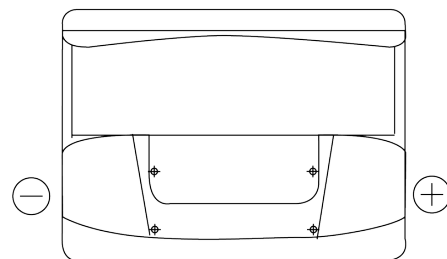

Product overview

Batteries for Cars

Excell EB620

Part number	EB620
Technology	Flooded
EAN/GTIN	3661024034531
Voltage	12 V
Capacity	62 Ah
CCA	540 A
Length	242 mm
Width	175 mm
Height	190 mm
Box size	L02
Polarity	ETN 0
Terminal Type	EN taper post
Hold Down	B13
Weights (subject of variation)	14.20 kg

Polarity

Terminal Type

Hold Down

Design, features and specifications are subject to change without notice. We disclaim any representation or warranty, express or implied, concerning the data or recommendations, and in no event shall be liable for any loss or damage claimed to have arisen as a result. Some products may not be available in your local market.