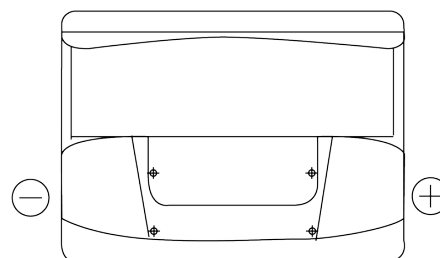

**Product overview**

Batteries for Cars

**Standard TC550**

Part number	TC550
Technology	Flooded
EAN/GTIN	3661024054805
Voltage	12 V
Capacity	55 Ah
CCA	460 A
Length	242 mm
Width	175 mm
Height	190 mm
Box size	L02
Polarity	ETN 0
Terminal Type	EN taper post
Hold Down	B13
Weights (subject of variation)	13.50 kg

**Polarity**

**Terminal Type**

Positive Terminal

Negative Terminal

**Hold Down**

Design, features and specifications are subject to change without notice. We disclaim any representation or warranty, express or implied, concerning the data or recommendations, and in no event shall be liable for any loss or damage claimed to have arisen as a result. Some products may not be available in your local market.