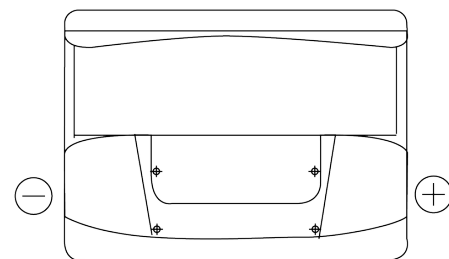

Product overview

Batteries for Cars

Classic EC550

Part number	EC550
Technology	Flooded
EAN/GTIN	3661024034807
Voltage	12 V
Capacity	55 Ah
CCA	460 A
Length	242 mm
Width	175 mm
Height	190 mm
Box size	L02
Polarity	ETN 0
Terminal Type	EN taper post
Hold Down	B13
Weights (subject of variation)	13.50 kg

Polarity

Terminal Type

Hold Down

Design, features and specifications are subject to change without notice. We disclaim any representation or warranty, express or implied, concerning the data or recommendations, and in no event shall be liable for any loss or damage claimed to have arisen as a result. Some products may not be available in your local market.