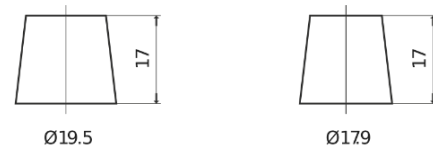

**Product overview**

Batteries for Cars

**AGM FK720**

Part number	FK720
Technology	AGM
EAN/GTIN	3661024047401
Voltage	12 V
Capacity	72.0 Ah
CCA	760 A
Length	278 mm
Width	175 mm
Height	190 mm
Box size	L03
Polarity	ETN 0
Terminal Type	EN taper post
Hold Down	B13
Weights (subject of variation)	20.60 kg

**Polarity**

**Terminal Type**

Positive Terminal

Negative Terminal

**Hold Down**

Design, features and specifications are subject to change without notice. We disclaim any representation or warranty, express or implied, concerning the data or recommendations, and in no event shall be liable for any loss or damage claimed to have arisen as a result. Some products may not be available in your local market.