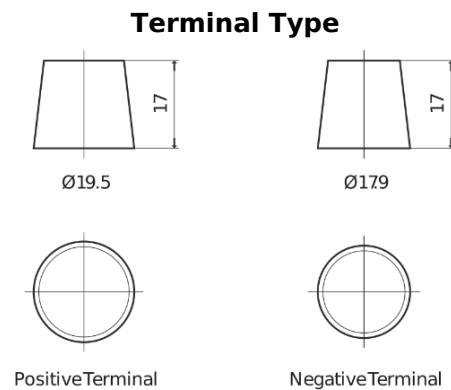

Batteries for Trucks, Buses, Construction, Agriculture

StartPRO FG1803

Part number	FG1803
Technology	Flooded
EAN/GTIN	3661024045445
Voltage	12 V
Capacity	180.0 Ah
CCA	1000 A
Length	513 mm
Width	223 mm
Height	223 mm
Box size	D05
Polarity	ETN 3
Terminal Type	EN taper post
Hold Down	B0
Weights (subject of variation)	42.80 kg