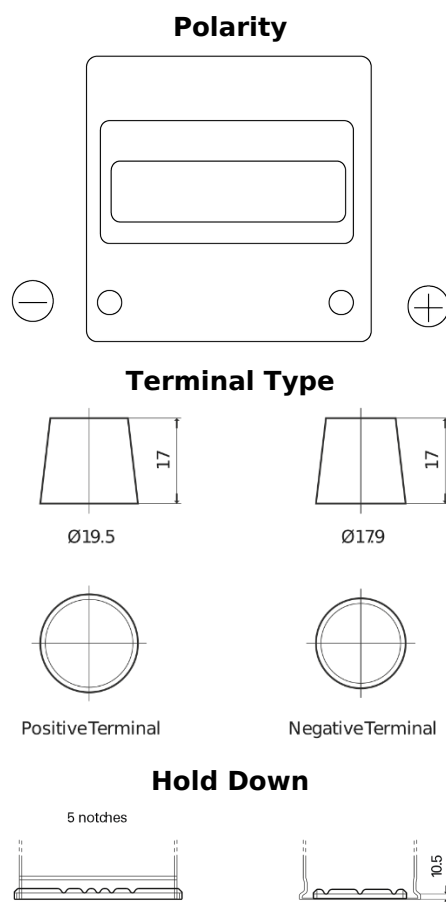

**Product overview**

Batteries for Cars

**Technica TB440**

Part number	TB440
Technology	Flooded
EAN/GTIN	3661024054508
Voltage	12 V
Capacity	44 Ah
CCA	400 A
Length	175 mm
Width	175 mm
Height	190 mm
Box size	L00
Polarity	ETN 0
Terminal Type	EN taper post
Hold Down	B13
Weights (subject of variation)	10.70 kg