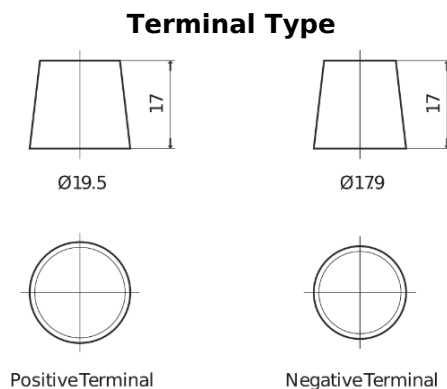

Product overview

Batteries for Trucks, Buses, Construction, Agriculture

StartPRO FG1353

Part number	FG1353
Technology	Flooded
EAN/GTIN	3661024045544
Voltage	12 V
Capacity	135.0 Ah
CCA	1000 A
Length	514 mm
Width	218 mm
Height	210 mm
Box size	DB9
Polarity	ETN 3
Terminal Type	EN taper post
Hold Down	B0
Weights (subject of variation)	39.80 kg