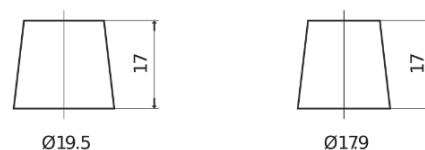

**Product overview**

Batteries for Trucks, Buses, Construction, Agriculture

**StartPRO FG1250**

Part number	FG1250
Technology	Flooded
EAN/GTIN	3661024045407
Voltage	12 V
Capacity	125.0 Ah
CCA	760 A
Length	349 mm
Width	175 mm
Height	285 mm
Box size	D03
Polarity	ETN 0
Terminal Type	EN taper post
Hold Down	B0
Weights (subject of variation)	29.50 kg

**Polarity**

**Terminal Type**

Positive Terminal

Negative Terminal

**Hold Down**

Design, features and specifications are subject to change without notice. We disclaim any representation or warranty, express or implied, concerning the data or recommendations, and in no event shall be liable for any loss or damage claimed to have arisen as a result. Some products may not be available in your local market.