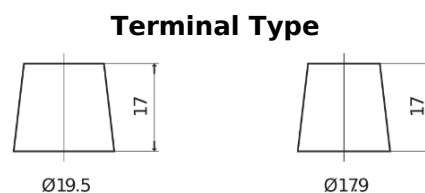

Product overview

Batteries for Trucks, Buses, Construction, Agriculture

PowerPRO FF2353

Part number	FF2353
Technology	Flooded
EAN/GTIN	3661024045322
Voltage	12 V
Capacity	235.0 Ah
CCA	1300 A
Length	518 mm
Width	274 mm
Height	240 mm
Box size	D06
Polarity	ETN 3
Terminal Type	EN taper post
Hold Down	B0
Weights (subject of variation)	56.30 kg