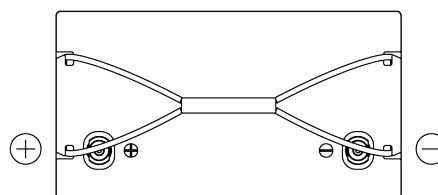

Product overview

Batteries for Marine and Leisure

Equipment Li-Ion EV1300/24

Part number	EV1300/24
Technology	Li-Ion
EAN/GTIN	3661024037693
Voltage	24 V
Capacity	50 Ah
Watt hour	1300 Wh
Length	307 mm
Width	170 mm
Height	216 mm
Box size	G77
Polarity	ETN 1
Terminal Type	Female M8
Hold Down	B0
Weights (subject of variation)	12.00 kg

Polarity

Terminal Type

Hold Down

Design, features and specifications are subject to change without notice. We disclaim any representation or warranty, express or implied, concerning the data or recommendations, and in no event shall be liable for any loss or damage claimed to have arisen as a result. Some products may not be available in your local market.