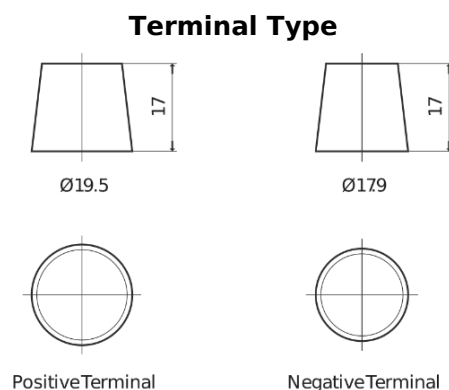

**Product overview**

Batteries for Trucks, Buses, Construction, Agriculture

**StrongPRO EFB+ FE2353**

Part number	FE2353
Technology	EFB
EAN/GTIN	3661024046534
Voltage	12 V
Capacity	235.0 Ah
CCA	1200 A
Length	518 mm
Width	274 mm
Height	240 mm
Box size	D06
Polarity	ETN 3
Terminal Type	EN taper post
Hold Down	B0
Weights (subject of variation)	58.20 kg