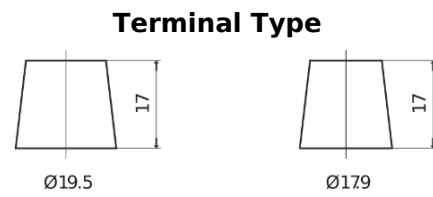

Product overview

Batteries for Trucks, Buses, Construction, Agriculture

Endurance+PRO Gel FD2103

Part number	FD2103
Technology	GEL
EAN/GTIN	3661024046961
Voltage	12 V
Capacity	210.0 Ah
CCA	1030 A
Length	518 mm
Width	274 mm
Height	240 mm
Box size	D06
Polarity	ETN 3
Terminal Type	EN taper post
Hold Down	B0
Weights (subject of variation)	63.50 kg