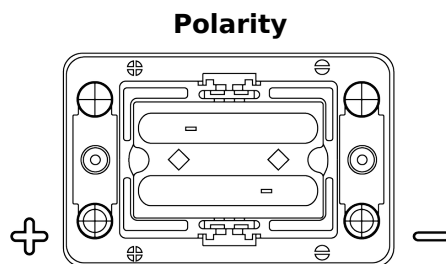

Product overview

Batteries for Marine and Leisure

Start AGM EM1000

Part number	EM1000
Technology	AGM
EAN/GTIN	3661024036023
Voltage	12 V
Capacity	50 Ah
CCA	800 A
MCA	1000
Length	260 mm
Width	173 mm
Height	206 mm
Box size	G34
Polarity	ETN 1
Terminal Type	SAE M 3/8"- 5/16" taper&stud
Hold Down	B7
Weights (subject of variation)	17.90 kg