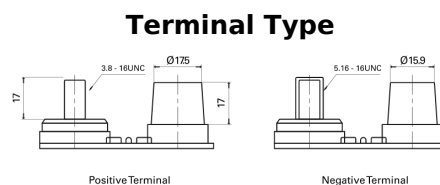

Product overview

Batteries for Marine and Leisure

Start AGM EM1000

Part number	EM1000
Technology	AGM
EAN/GTIN	3661024036023
Voltage	12 V
Capacity	50 Ah
CCA	800 A
MCA	1000
Length	260 mm
Width	173 mm
Height	206 mm
Box size	G34
Polarity	ETN 1
Terminal Type	SAE M 3/8"- 5/16" taper&stud
Hold Down	B7
Weights (subject of variation)	17.90 kg