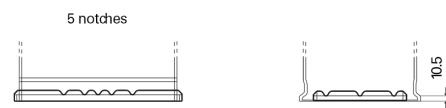

Product overview

Batteries for Cars

Formula FB950

Part number	FB950
Technology	Flooded
EAN/GTIN	3661024044585
Voltage	12 V
Capacity	95.0 Ah
CCA	800 A
Length	353 mm
Width	175 mm
Height	190 mm
Box size	L05
Polarity	ETN 0
Terminal Type	EN taper post
Hold Down	B13
Weights (subject of variation)	21.60 kg

Polarity

Terminal Type

Hold Down

Design, features and specifications are subject to change without notice. We disclaim any representation or warranty, express or implied, concerning the data or recommendations, and in no event shall be liable for any loss or damage claimed to have arisen as a result. Some products may not be available in your local market.